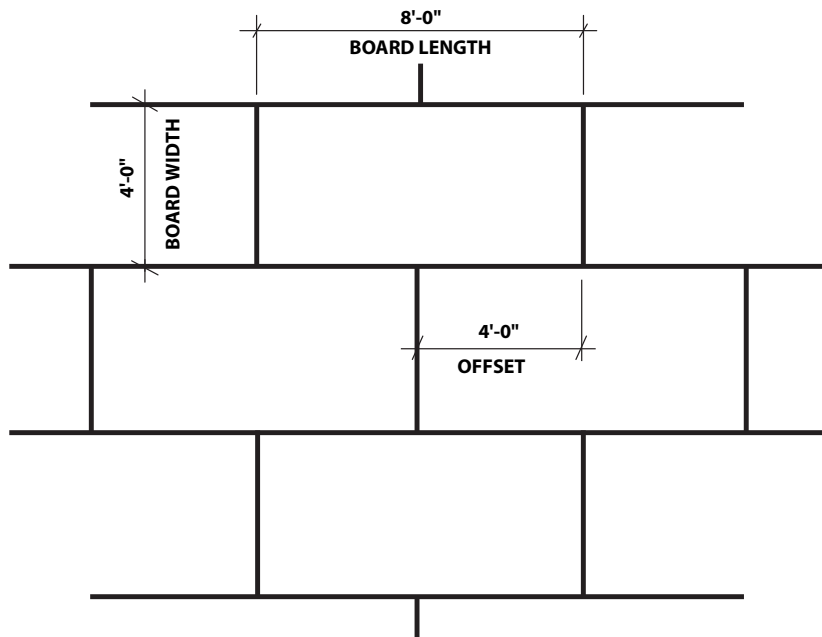

### ISOMETRIC VIEW

### 4'-0" STAGGERED INSTALLATION PLAN VIEW

**NOTE:**  
VERIFY 1/8" EXPANSION GAP BETWEEN ADJACENT OSB PANELS.